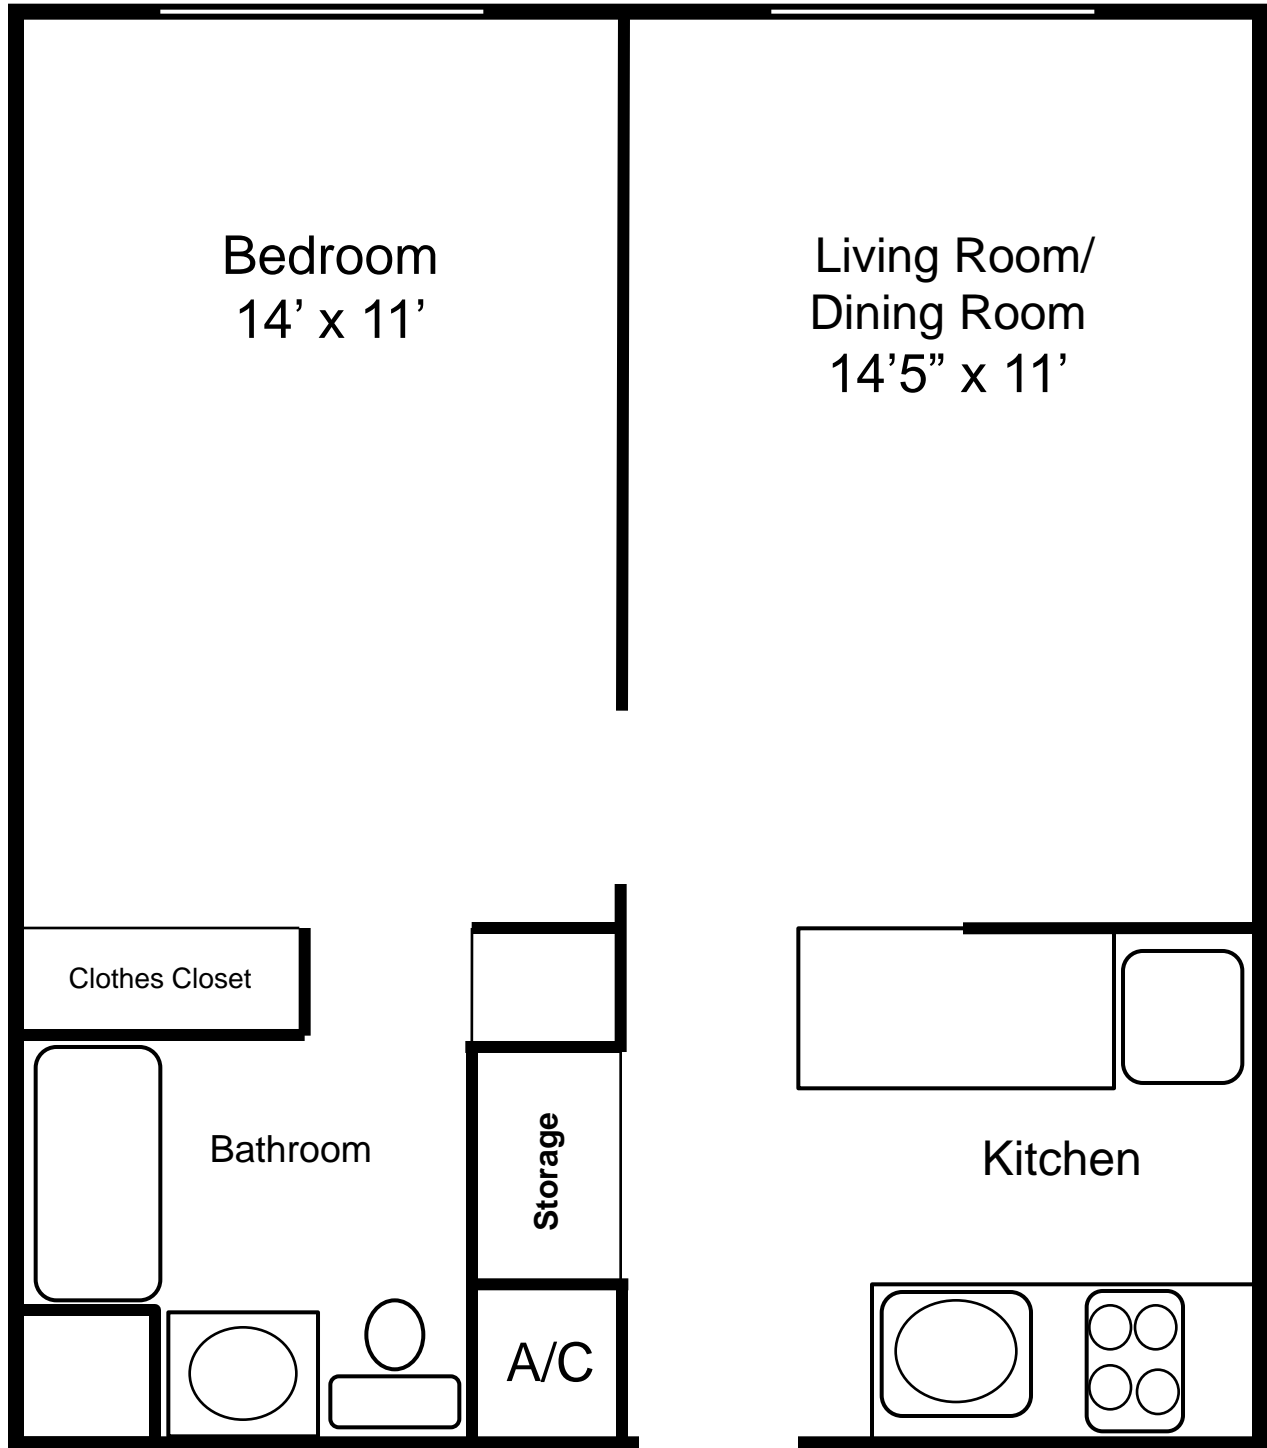

CHRISTIAN CARE
MANORS

Manor III
1 Bedroom
570 Square Feet*

*Approximate