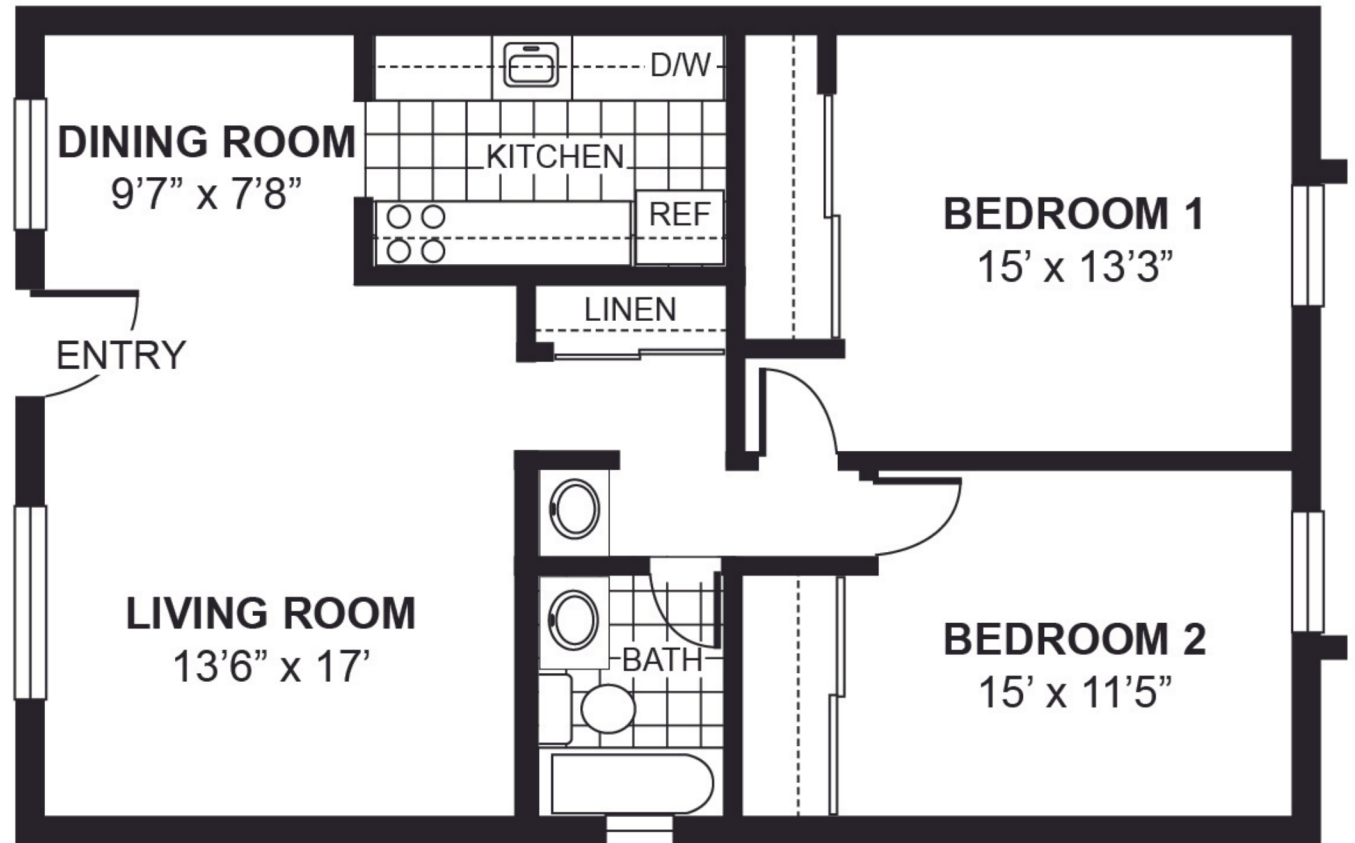

Granada

Villas I & IV

FELLOWSHIP SQUARE
TUCSON

Villa I

2 bed / 1 bath
Extra Vanity
898 square feet*

Villa IV

2 bed / 1 bath
890 square feet*

*All square footage measurements are approximate.

Granada

Villa III

2 bed / 1 bath
Extra Vanity
890 square feet*

**All square footage measurements are approximate.*