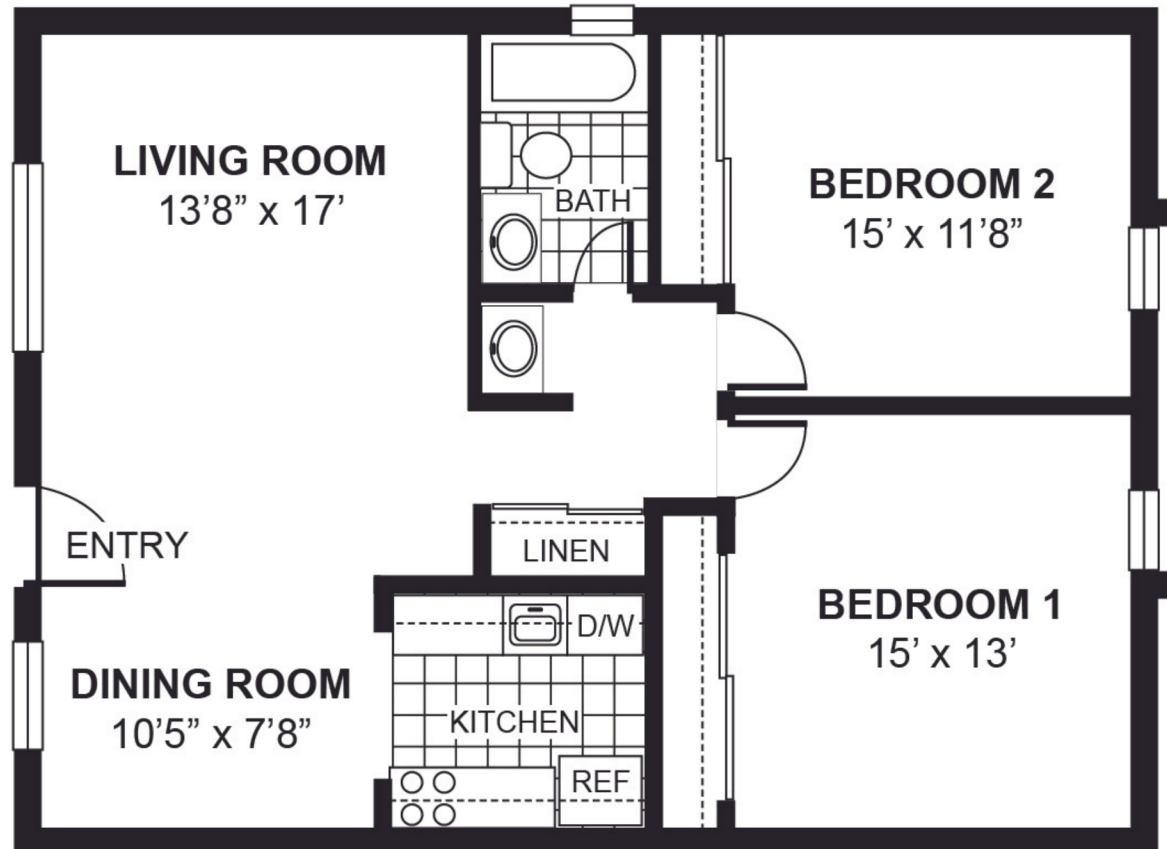

Granada

Villas I & IV

FELLOWSHIP SQUARE
TUCSON

Villa I

2 bed / 1 bath
Extra Vanity
898 square feet*

Villa IV

2 bed / 1 bath
890 square feet*

*All square footage measurements are approximate.

Granada

Villa III

2 bed / 1 bath
Extra Vanity
890 square feet*

**All square footage measurements are approximate.*