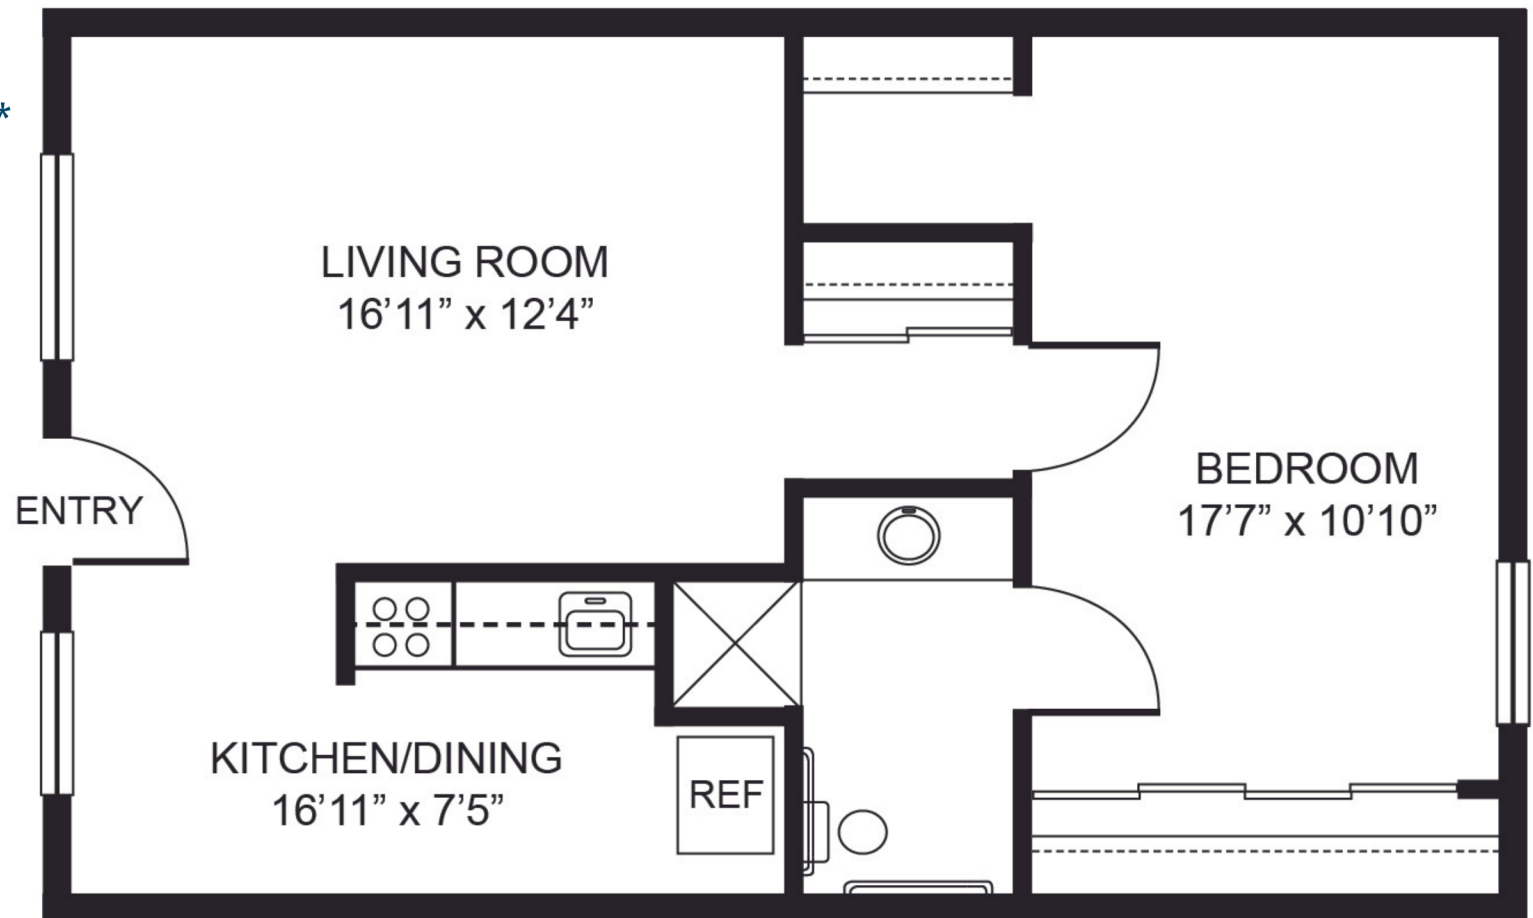

Seville

Villa IV

THE OASIS
AT FELLOWSHIP SQUARE TUCSON

1 bed / 1 bath
Private Entry
711 square feet*

**All square footage measurements are approximate.*